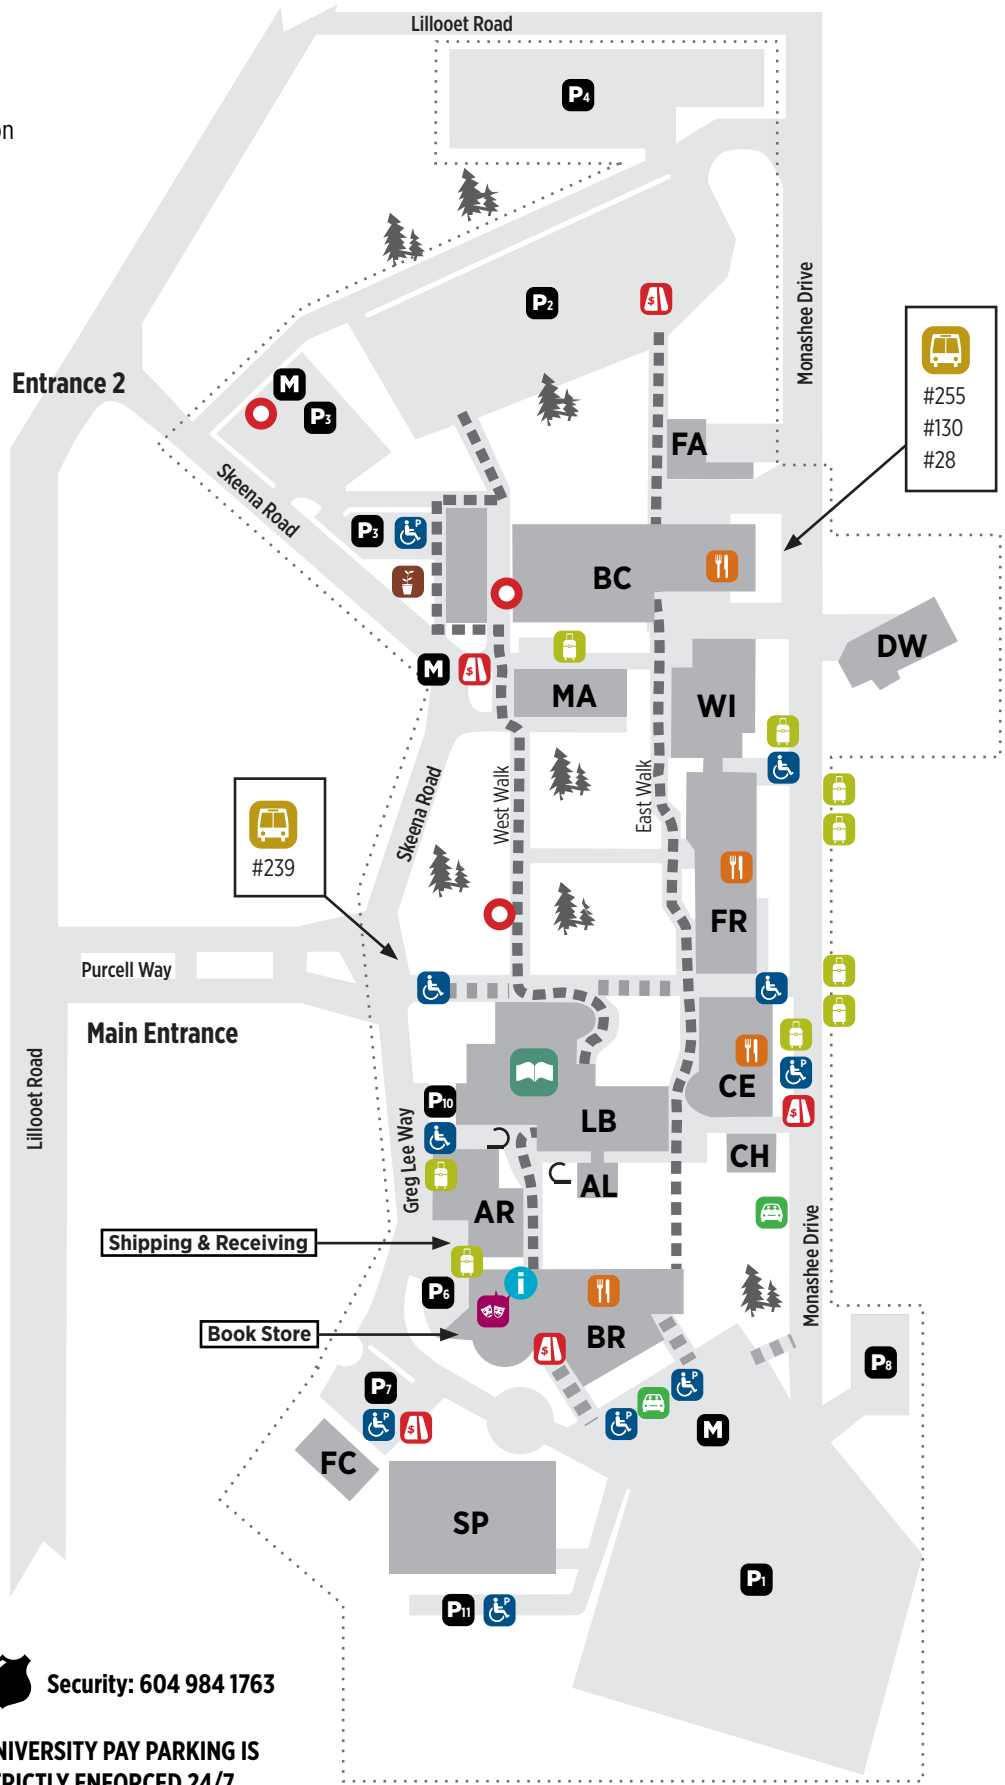

BUILDINGS

- AL** Alder
- AR** Arbutus
- BC** Nat & Flora Bosa Centre for Film and Animation
- BR** Birch
- CE** Cedar
- CH** Children's Centre
- DW** Dogwood
- FA** Facilities
- FC** Fitness Centre
- FR** Fir
- LB** Library
- MA** Maple
- SP** Sportsplex
- WI** Willow

ICONS

- Accessible Parking
- Accessible Routes
- Community Garden
- Car Pool
- Emergency Phones
- Food Services
- Information/Reception
- Library
- Loading Zones (maximum 15 minutes)
- Motorcycle Parking (FREE)
- Parking Lots with lot no.
- Blueshore Financial Centre for the Performing Arts
- Transit
- Outdoor Pavilions

SERVICES	LOCATION
Advising	Birch BR238
First Aid	Arbutus AR016
Information/Reception	Birch BR238
Box Office	Arbutus AR106d
Bookstore	Birch BR122
Student Union (CSU)	Library LB195
Centre for International Experience (CIE)	Library LB127
Student Cards	Arbutus AR018
Registrar's Office	Birch BR230
Shipping & Receiving	Arbutus AR021
Security	Arbutus AR017
Lost & Found	Arbutus AR017
Parking (Impark)	Arbutus AR032

Security: 604 984 1763

UNIVERSITY PAY PARKING IS STRICTLY ENFORCED 24/7.