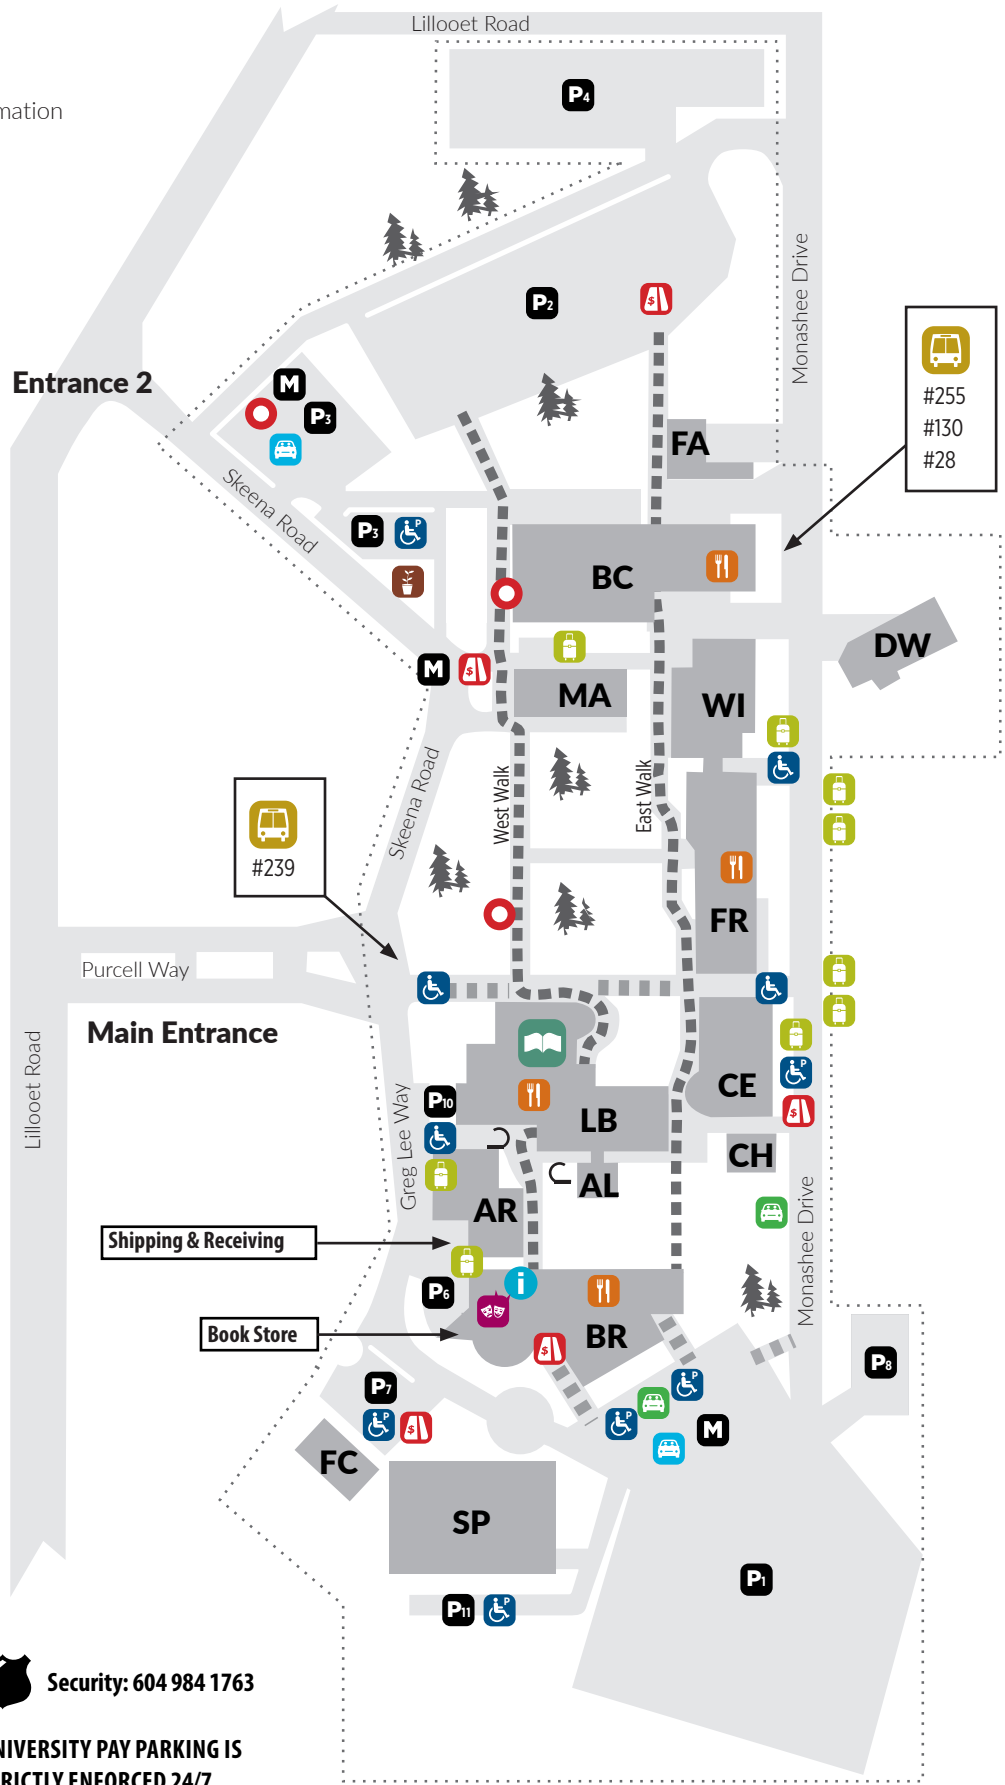

BUILDINGS

- AL** Alder
- AR** Arbutus
- BC** Nat & Flora Bosa Centre for Film and Animation
- BR** Birch
- CE** Cedar
- CH** Children's Centre
- DW** Dogwood
- FA** Facilities
- FC** Fitness Centre
- FR** Fir
- LB** Library
- MA** Maple
- SP** Sportsplex
- WI** Willow

ICONS

-  Accessible Parking
-  Accessible Routes
-  Community Garden
-  Car Pool
-  Car Share
-  Emergency Phones
-  Food Services
-  Information/Reception
-  Library
-  Loading Zones (maximum 15 minutes)
-  Motorcycle Parking (FREE)
-  Parking Lots with lot number
-  BlueShore Financial Centre for the Performing Arts
-  Transit
-  Outdoor Pavilions

SERVICES	LOCATION
Advising	Birch BR238
First Aid	Arbutus AR016
Information/Reception	Birch BR238
Box Office	Arbutus AR106d
Bookstore	Birch BR122
Student Union (CSU)	Library LB195
Centre for International Experience (CIE)	Library LB127
Student Cards	Arbutus AR018
Registrar's Office	Birch BR230
Shipping & Receiving	Arbutus AR021
Security	Arbutus AR017
Lost & Found	Arbutus AR017
Parking (Impark)	Arbutus AR032

Security: 604 984 1763
UNIVERSITY PAY PARKING IS STRICTLY ENFORCED 24/7.