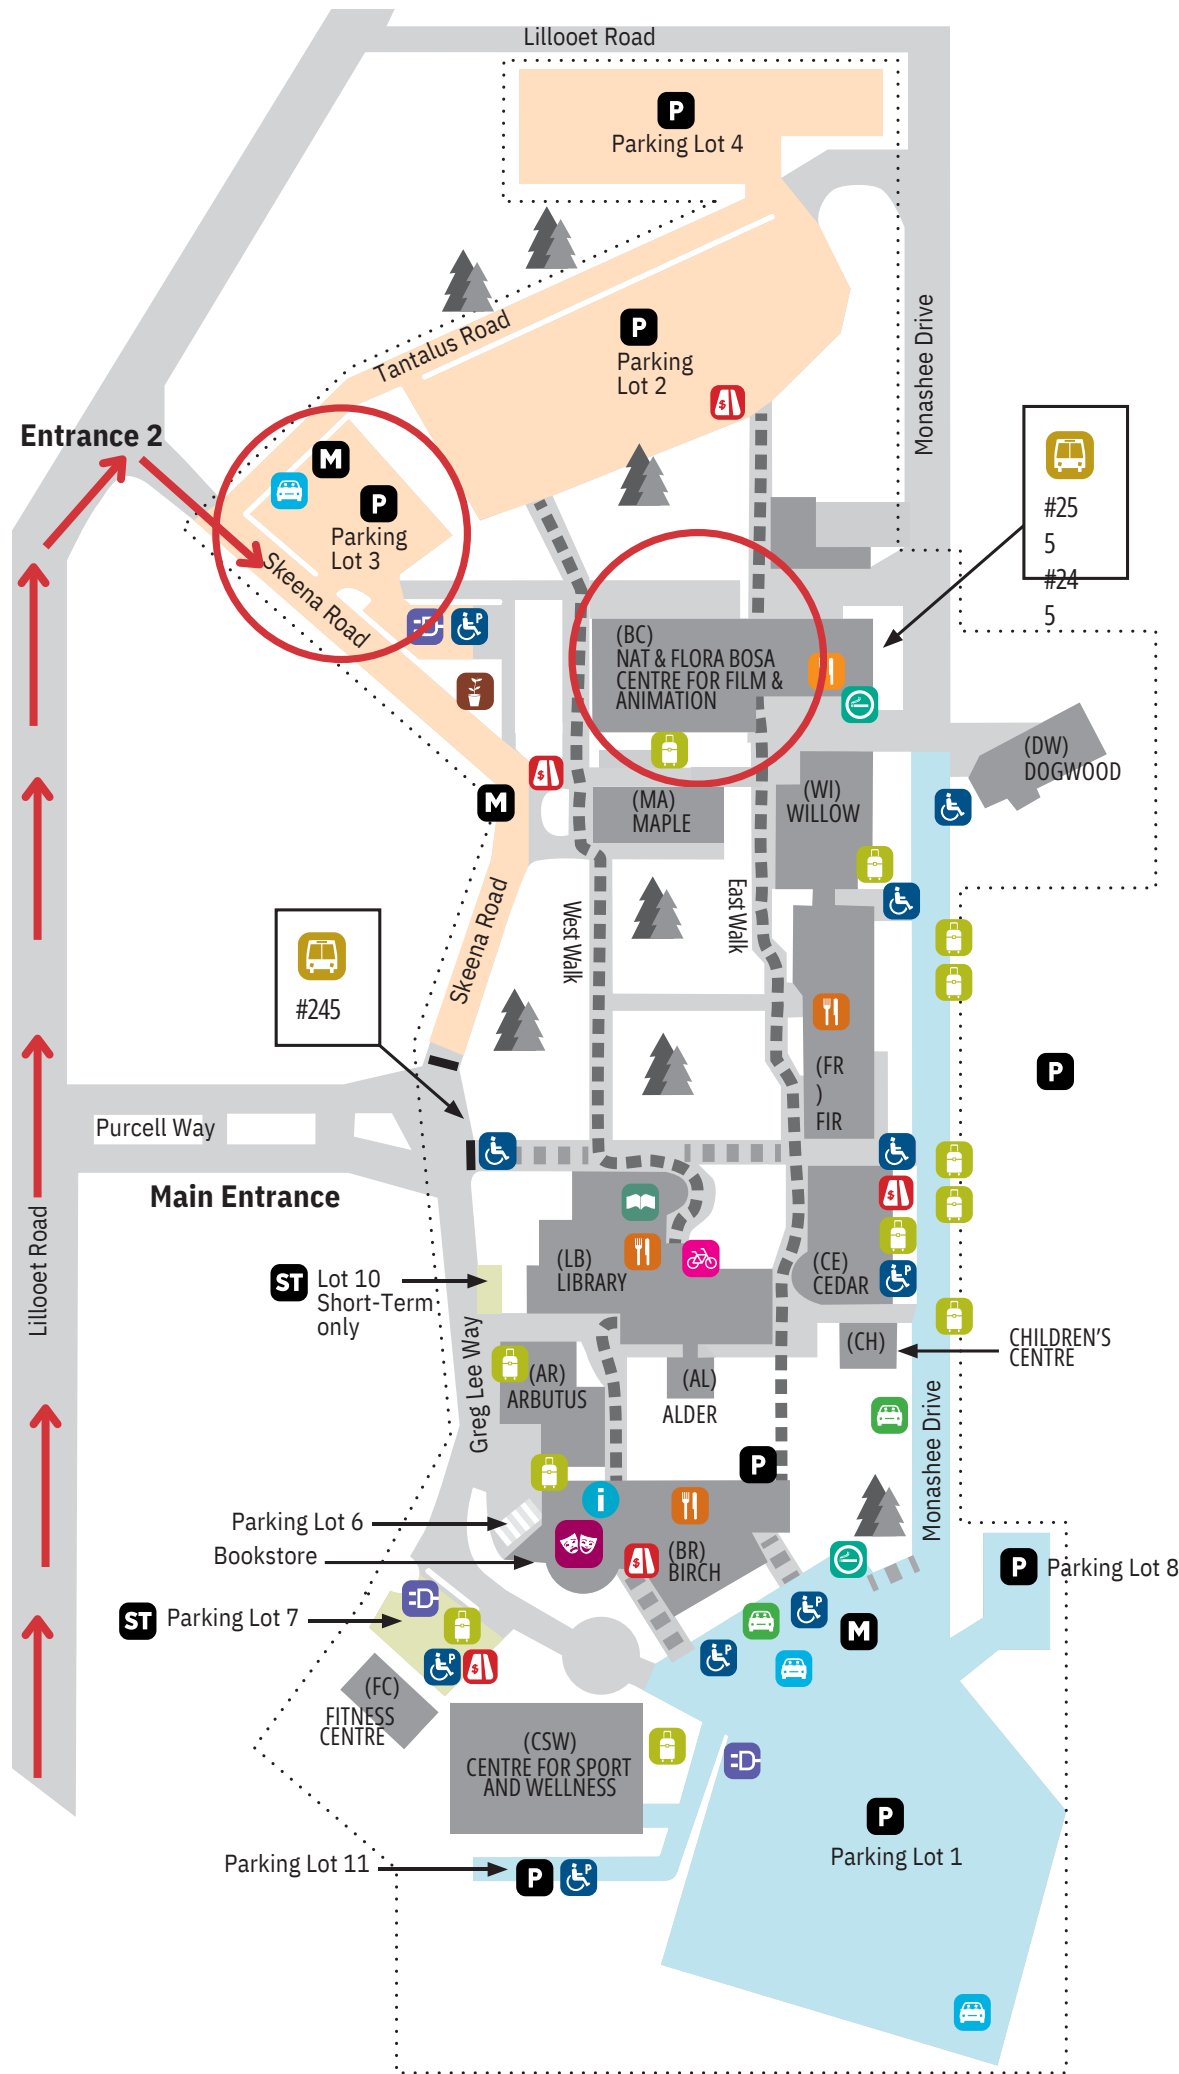

PARKING LOT 11	Total Spaces
Accessible	1
Parking General	3
Loading	2
TOTAL	6

PARKING LOT 4	Total Spaces
General	172
TOTAL	172

PARKING LOT 2	Total Spaces
General	350
TOTAL	350

MONASHEE DRIVE	Total Spaces
Accessible	10
Parking Car Pool	6
General	84
Guest	4
Loading	11
TOTAL	115

PARKING LOT 8	Total Spaces
General	65
TOTAL	65

PARKING LOT 1	Total Spaces
Accessible Parking	2
Car Share	4
Car Pool	22
Employee (special permit)	36
E.V. Charging	2
General	478
TOTAL	544

- **SHORT-TERM**
Short-term lots 7 & 10
Lot 137
- **ZONE 1**
(excluding short-term lots 7 & 10)
Lot 137
- **ZONE 2**
(excluding short-term lots 7 & 10)
Lot 137

INDIGO neo Download the Indigo NEO app to your mobile phone indigoneo.ca

- Information/Reception
- Food Services
- Library
- Theatre
- Designated Smoking Area
- Accessible Routes
- Community Garden
- Loading Zones
- Transit
- Bike Storage Area

PARKING LEGEND	
	Pay station accepts cash & credit cards
	cards Parking Lots
	FREE Motorcycle parking
	Short-Term
	Car Pool
	Car Share
	Loading
	Parking for persons with a disability
	Electric Vehicle Charging Station