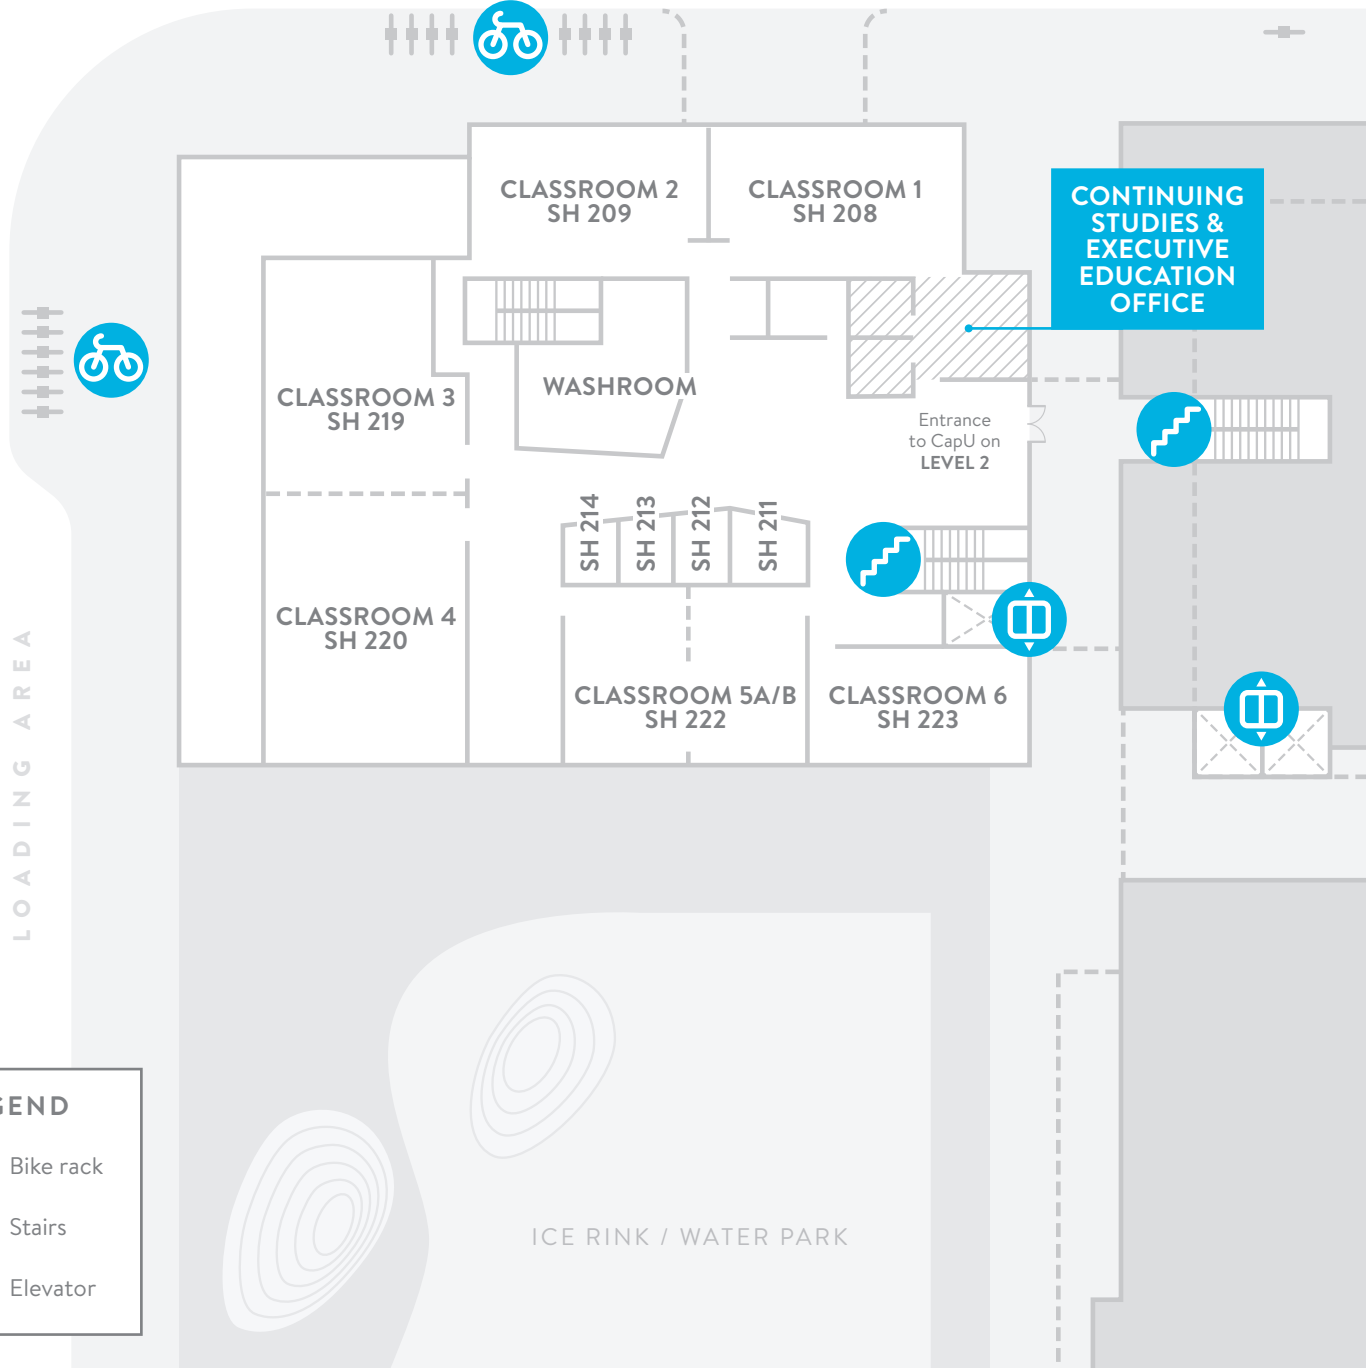

CAPU LONSDALE AT THE SHIPYARDS

PINNACLE
HOTEL
PARKING

Underground parking is available at The Shipyards and the Pinnacle Hotel. For additional Lower Lonsdale parking options, see cnv.org

VICTORY SHIP WAY

LEGEND

-  Bike rack
-  Stairs
-  Elevator