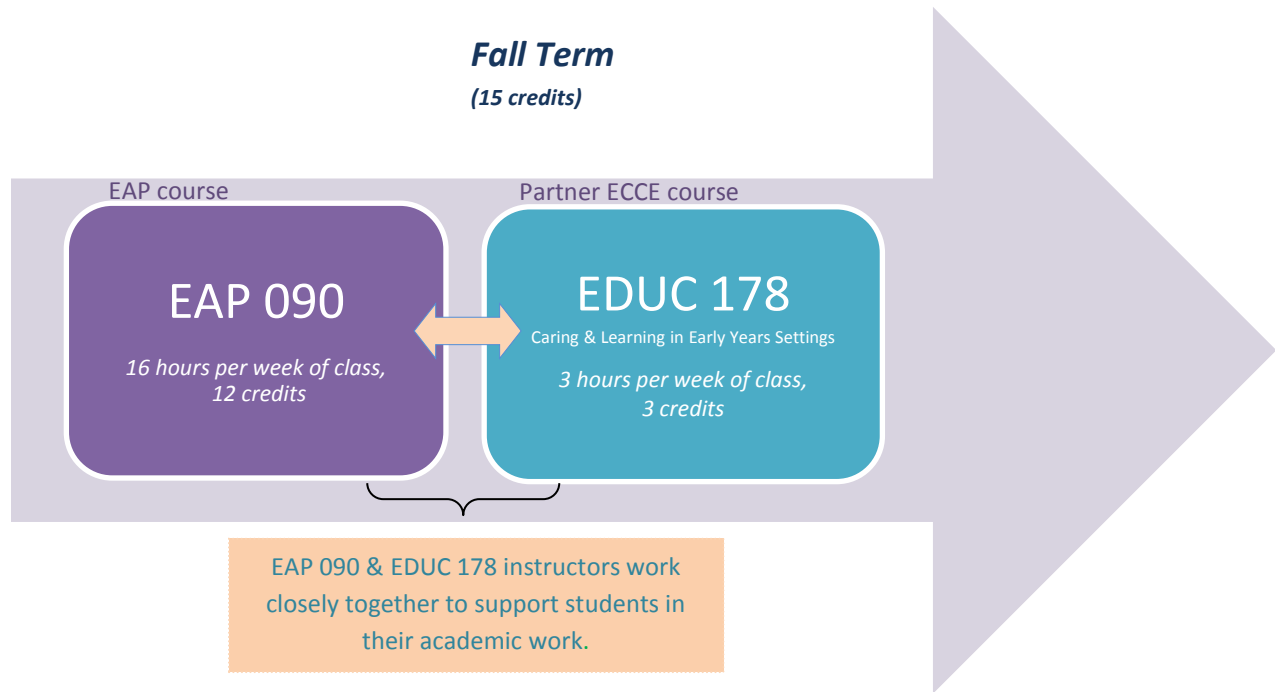

# Early Childhood Care & Education Pathway

**Notes:**

1. Students admitted to the ECCE Pathway Program must take all courses in the Pathway.
2. Education (EDUC) course credits and English 100 credits will count toward the completion of an ECCE credential (9 credits).
3. A portion of EAP credits may count toward the completion of an ECCE credential at Capilano University. Check with Academic Advising for more details.