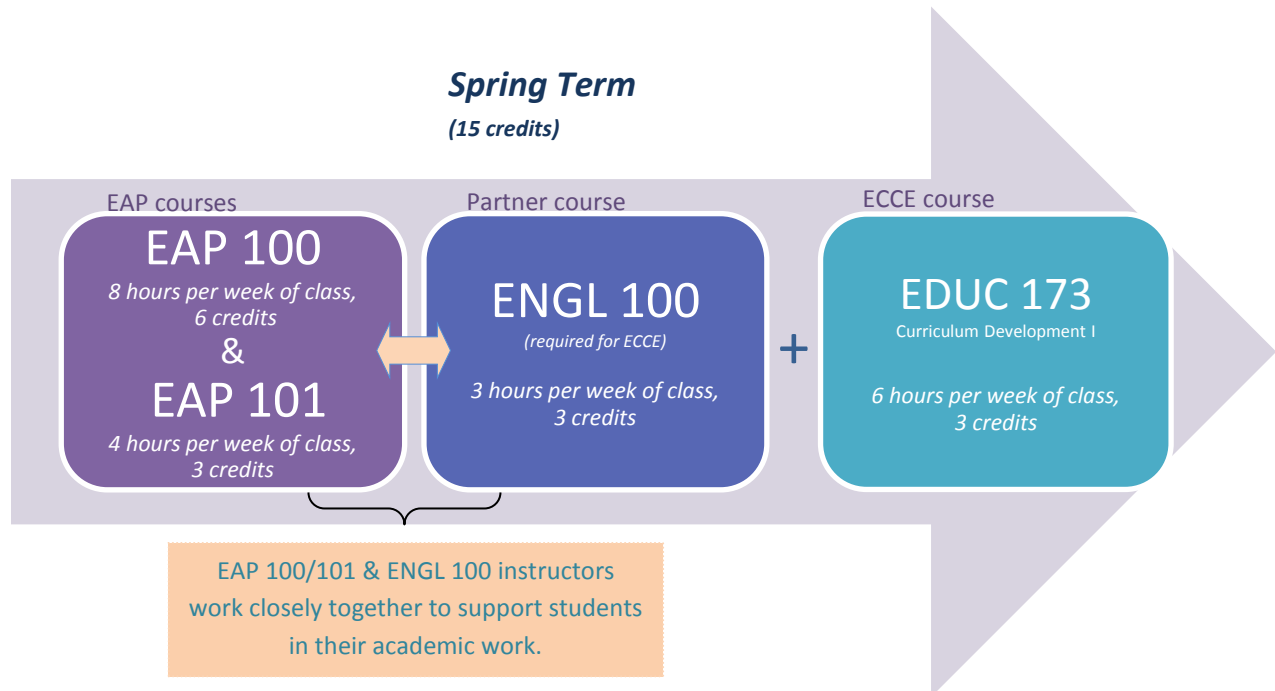

# Early Childhood Care & Education Pathway

**Notes:**

1. Students admitted to the ECCE Pathway Program must take all courses in the Pathway.
2. Education (EDUC) course credits and English 100 credits will count toward the completion of an ECCE credential (9 credits).
3. A portion of EAP credits may count toward the completion of an ECCE credential at Capilano University. Check with Academic Advising for more details.