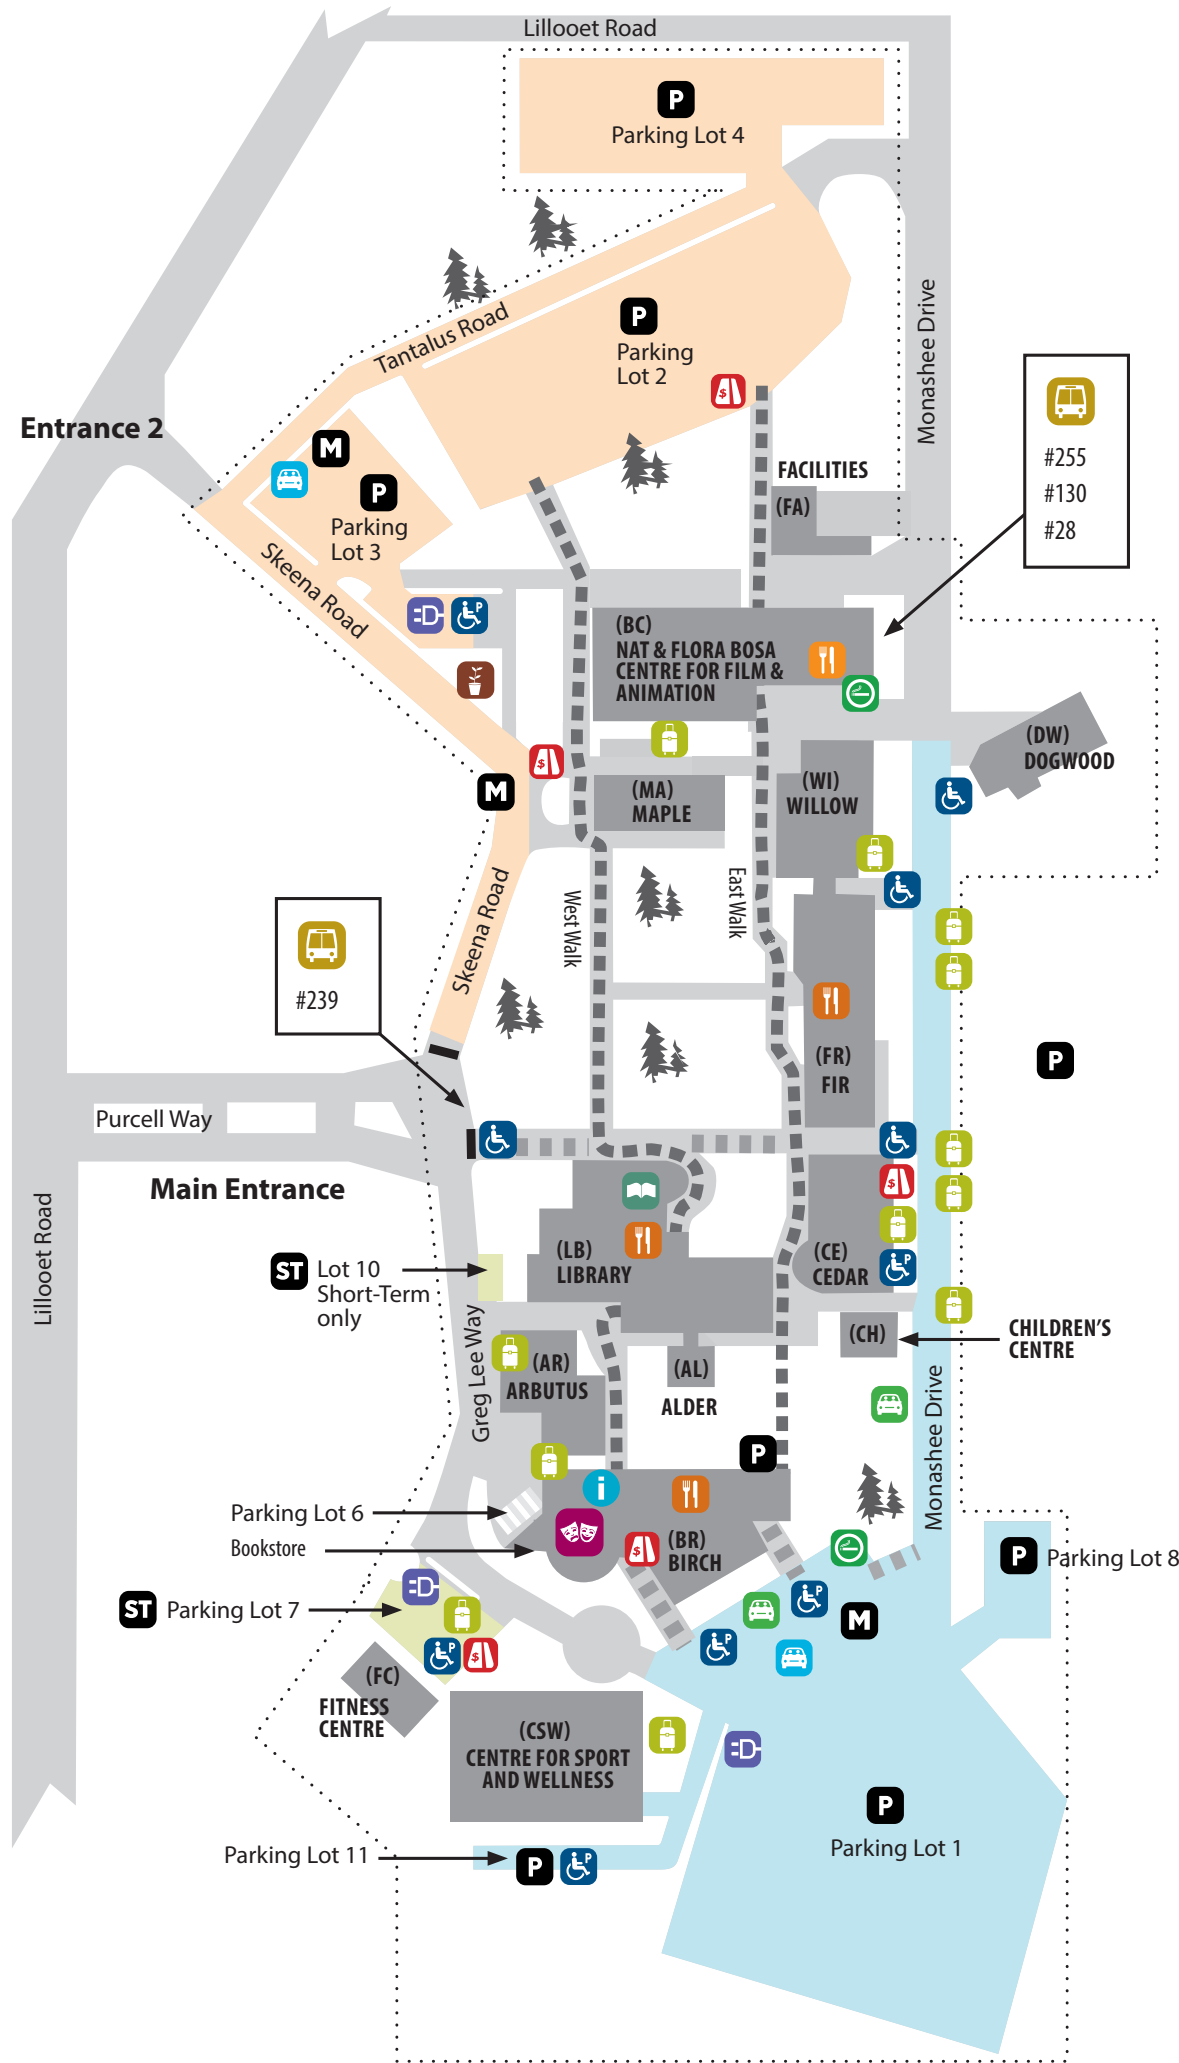

TANTALUS ROAD	
General	22
TOTAL	22

PARKING LOT 3	
Accessible Parking	2
Car Share	8
Employee (with special permit)	16
E.V. Charging 	4
General	66
TOTAL	96

SKEENA ROAD	
General	39
TOTAL	39

PARKING LOT 10	
Loading	1
Short-Term	3
TOTAL	4

PARKING LOT 6	
Accessible Parking	1
Guest	3
Sales Rep	2
Security	1
TOTAL	7

PARKING LOT 7	
Accessible Parking	7
E.V. Charging 	2
Loading	1
Short-Term	25
TOTAL	35

PARKING LOT 11	
Accessible Parking	1
General	3
Loading	2
TOTAL	6

PARKING LOT 4	
General	172
TOTAL	172

PARKING LOT 2	
General	350
TOTAL	350

MONASHEE DRIVE	
Accessible Parking	10
Car Pool	6
General	84
Guest	4
Loading	11
TOTAL	115

PARKING LOT 8	
General	65
TOTAL	65

PARKING LOT 1	
Accessible Parking	2
Car Share	4
Car Pool	12
Employee (special permit)	36
E.V. Charging 	2
General	478
TOTAL	534

-  Information/Reception
-  Food Services
-  Library
-  Theatre
-  Designated Smoking Area
-  Accessible Routes
-  Community Garden
-  Loading Zones
-  Transit

PARKING LEGEND	
	Pay station accepts cash & credit cards
	Parking Lots
	FREE Motorcycle parking
	Short-Term
	Car Pool
	Car Share
	Loading
	Parking for persons with a disability
	Electric Vehicle Charging Station